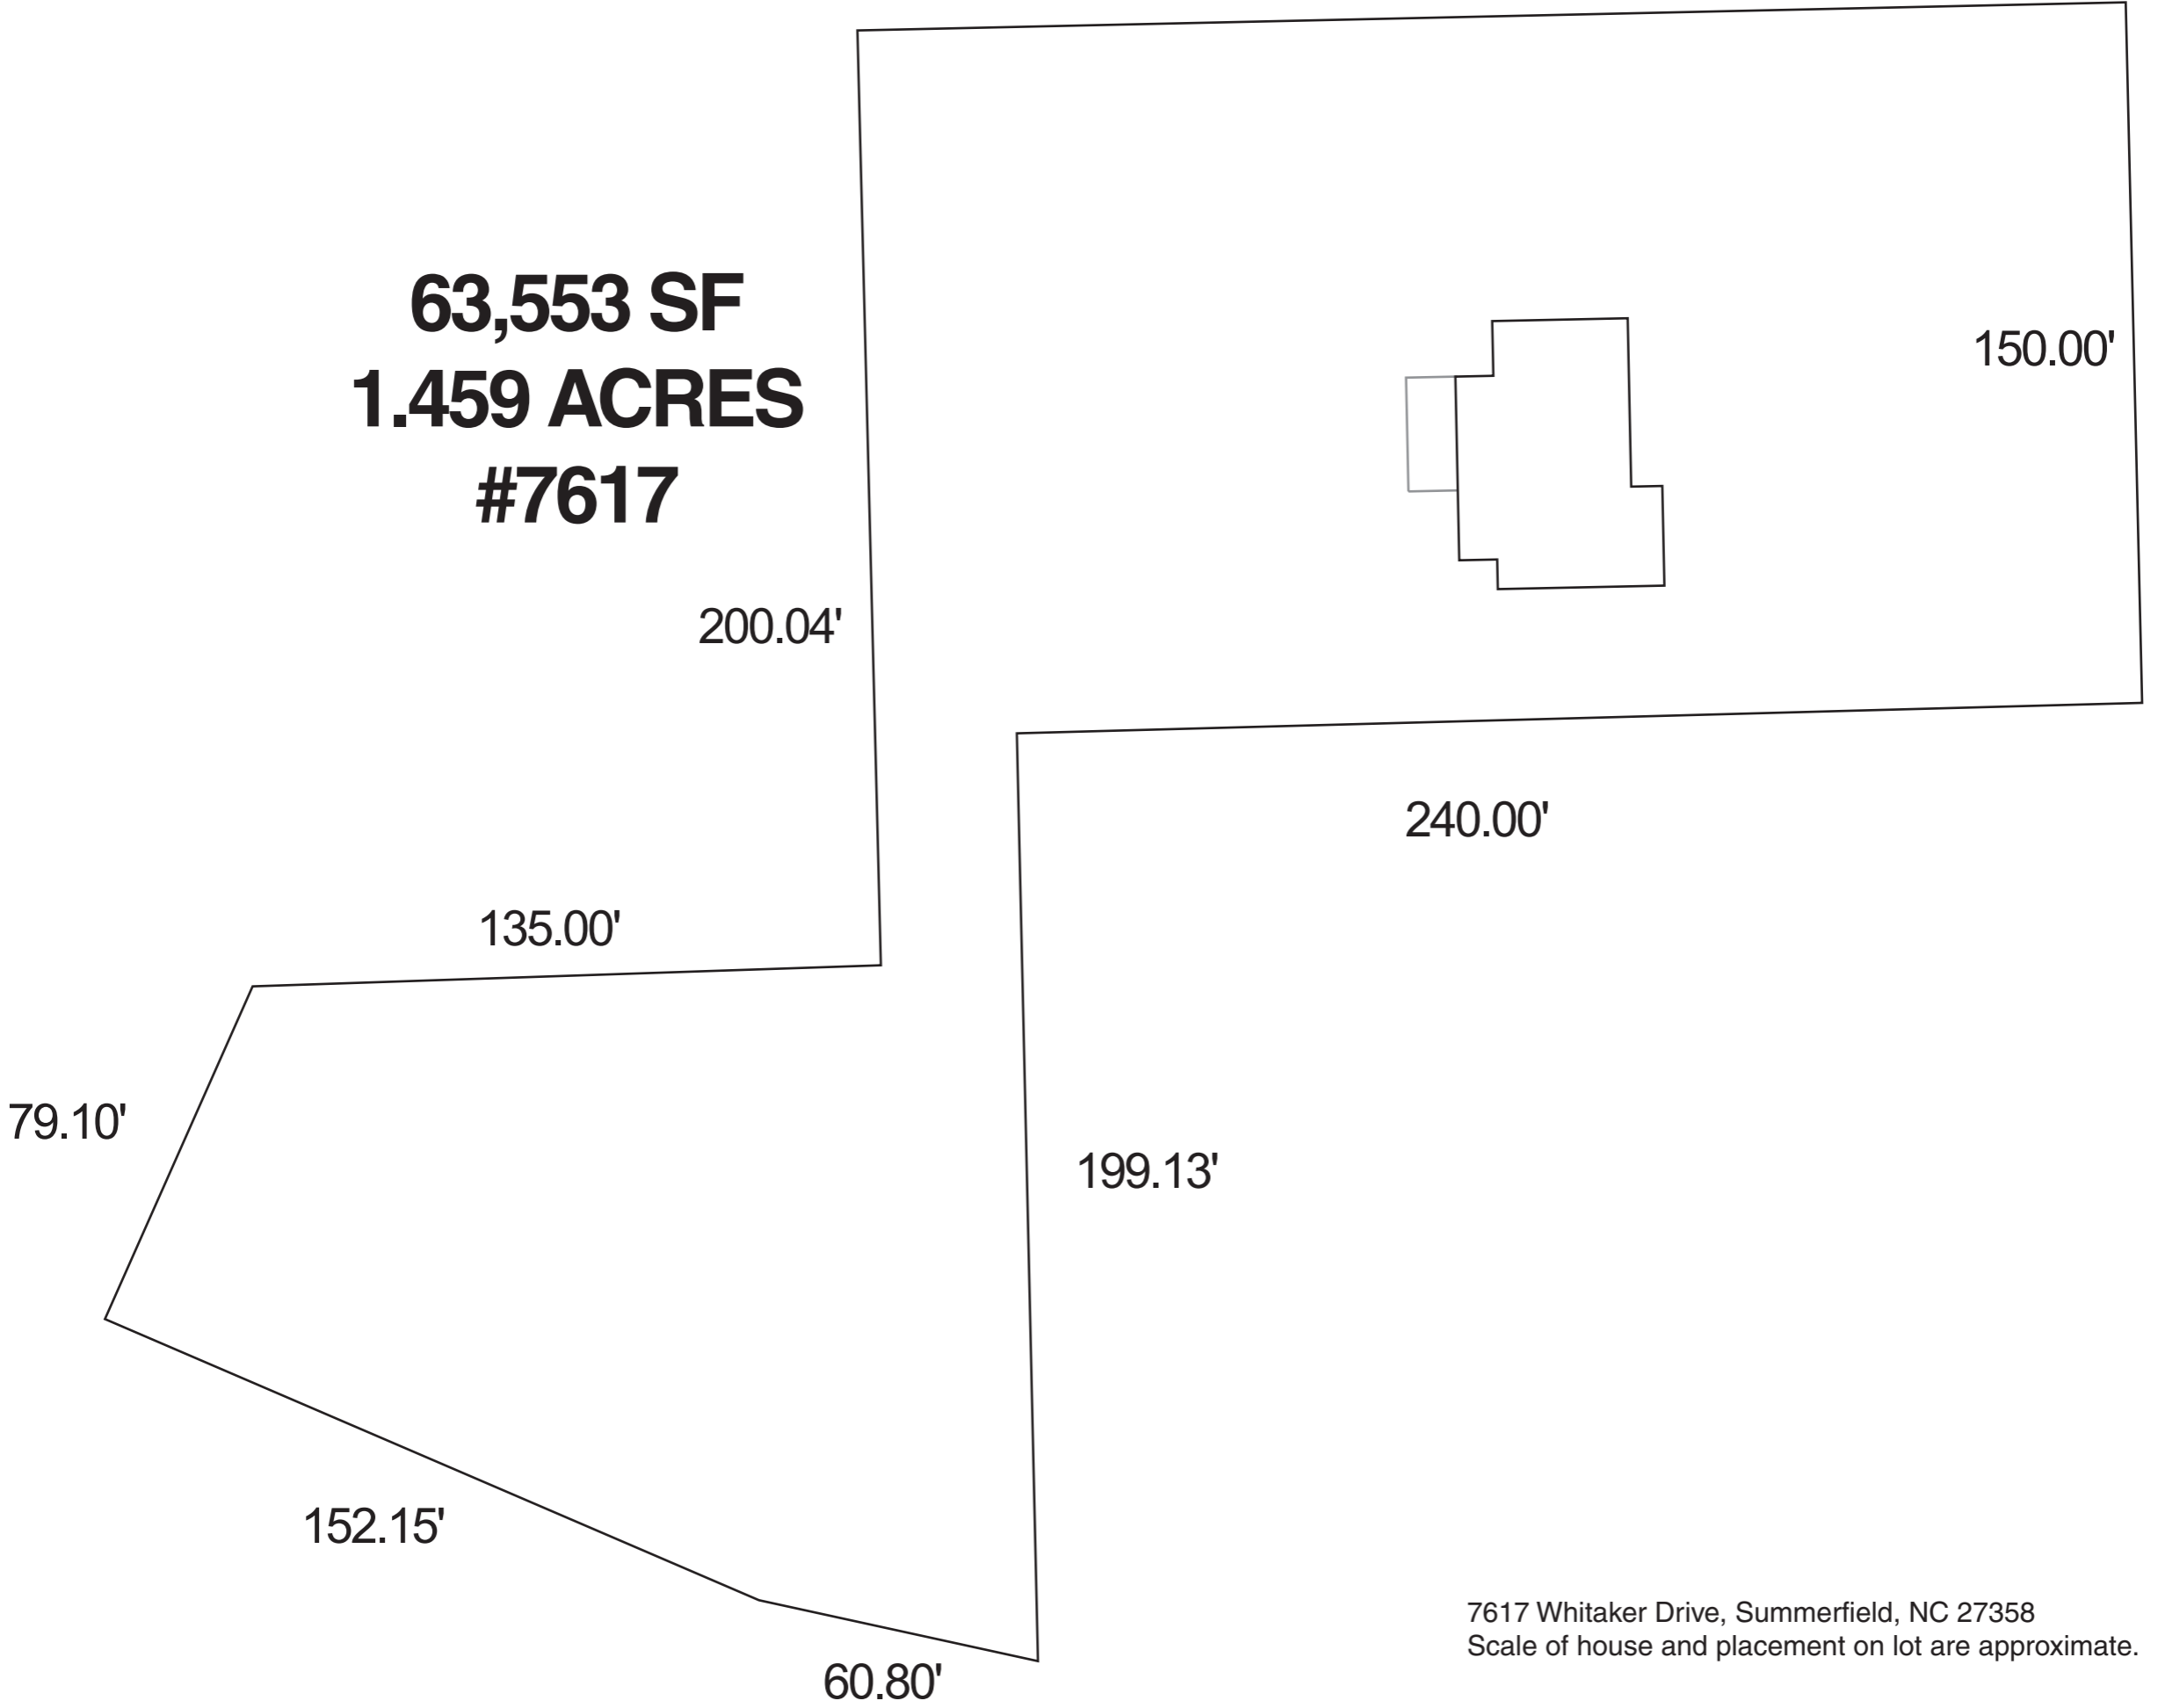

Whitaker Drive

63,553 SF
1.459 ACRES
#7617

7617 Whitaker Drive, Summerfield, NC 27358
Scale of house and placement on lot are approximate.